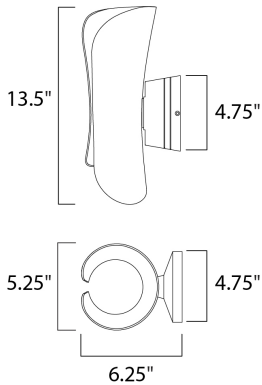

PRODUCT DESCRIPTION

Softly rolled aluminum does not quite meet at the center, leaving an opening to allow light to escape from its top and bottom, visible all along its center. The scroll series comes in our Architectural Bronze finish with a white interior to better reflect light and create an interesting light pattern on the wall. Suitable for both indoor and outdoor applications.

FINISHES OPTION

 Architectural Bronze (ABZ)

MATERIAL

Aluminum

RATINGS

cETLus
Wet Location
For Outdoor

ADDITIONAL

INSTALL UP/DOWN: Any
OPERATING TEMPERATURE:
-20°C (-4°F), 40°C (104°F)

MEASUREMENTS

DIMENSION : 5.25" W x 13.5" H x 6.25" Ext
BACK PLATE : 4.75" W x 4.75" H x 6.75" HCO
HANGING WEIGHT : 3.67 lb

LAMPING

INPUT VOLTAGE : 120V
LUMENS : 840 Rated
BULB : 2 x 6W LED PCB Integrated , 12W Total
BULB INCLUDED : (Integrated)
DIMMABLE : No
CRI : 90+ CRI
COLOR_TEMP : 3000K
LIGHTING_DIRECTION : Up/Down